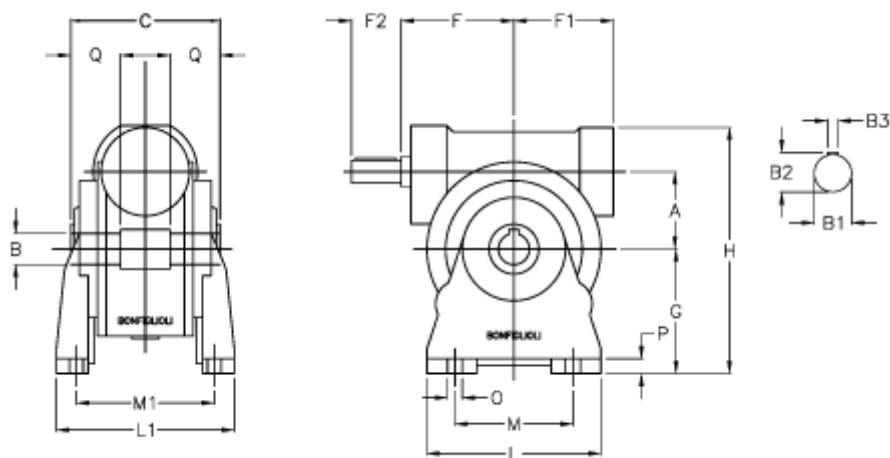

Article number: 3901250020200

Description: Worm gear with solid input shaft
VF 250A-20-HS

Measures

a	= 250.0	F1	= 318	P	= 30
B	= 110	g	= 380	Q	= 85.0
B1 E7	= 55	H	= 750		
B2	= 59.0	L	= 520		
B3 H9	= 16	L1	= 380		
C	= 320	m	= 400		
Description	= VF 250A-xx-HS	M1	= 310.0		
F	= 276.0	O	= 33.0		